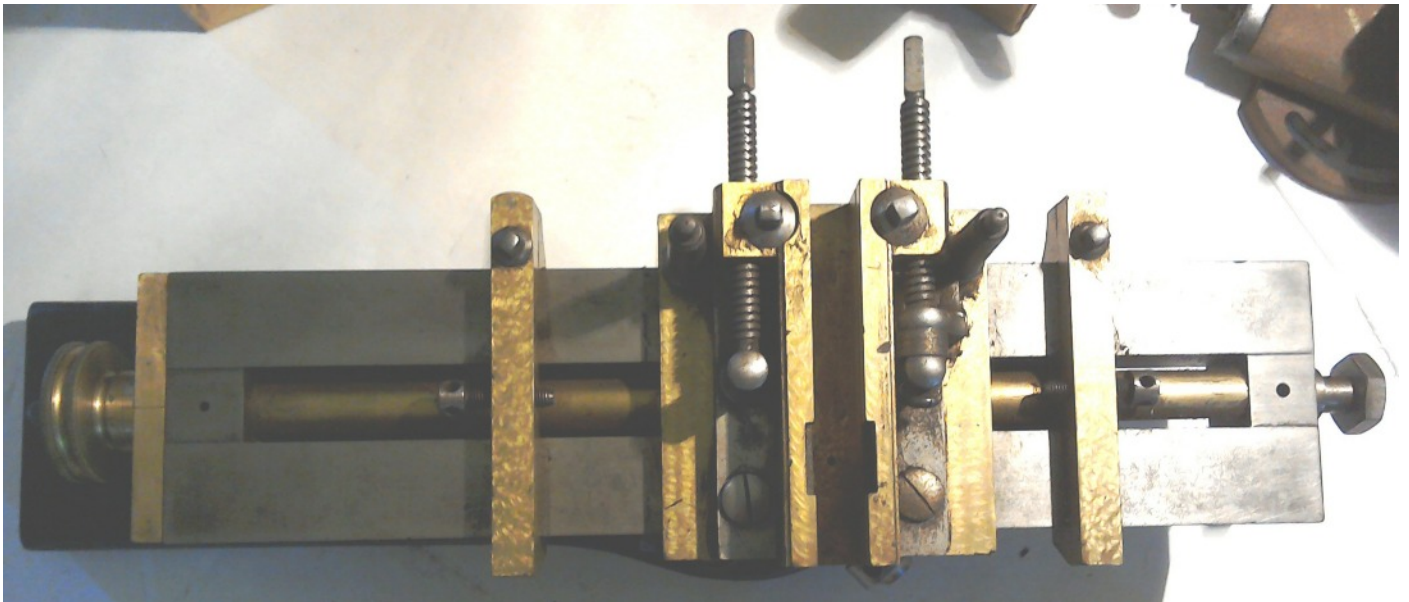

WANTED - An Ornamental
Turning Slide-rest by Holtzapffel or Evans;
preferably with leadscrew extension for
connection to the gear train of the Spiral
apparatus.

- something like this:

If you have one that you are prepared to
sell, please contact me by phone on:
0(+44)1732-355-479 or by email on
ornamental.turning[at]talktalk.net
but substituting @ for [at]